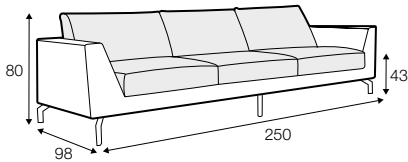

LUX lux

CLS classic

COVERS

FC fixed

SPECIAL

modular system

Drawings shown height with leg no. 119 H-15.

armchair

armchair wide

footstool 90x70

footstool 100x90

2 seater

3 seater

3XL seater

3XL seater divided

set 1 right / or left

2 seater left / or right + chaiselongue right / or left

set 2 right / or left

3 seater left / or right + chaiselongue long right / or left

set 5 right / or left

2 seater left / or right + corner 90° + 2 seater right / or left

set 6 right / or left

3 seater left / or right + corner 90° + 3 seater right / or left

set 9 right / or left
2 seater left / or right + corner 90° + 3 seater right / or left

set 10 right / or left
3 seater left / or right + corner 90° + bench right / or left