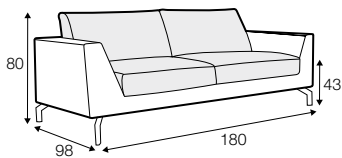

LUX lux

CLS classic

COVERS

FC fixed

SPECIAL

modular system

Drawings shown height with leg no. 119 H-15.

armchair

armchair wide

footstool 90x70

footstool 100x90

2 seater

3 seater

3XL seater

3XL seater divided

set 1 right / or left

2 seater left / or right + chaiselongue right / or left

set 2 right / or left

3 seater left / or right + chaiselongue long right / or left

set 5 right / or left

2 seater left / or right + corner 90° + 2 seater right / or left

set 6 right / or left

3 seater left / or right + corner 90° + 3 seater right / or left

set 9 right / or left
2 seater left / or right + corner 90° + 3 seater right / or left

set 10 right / or left
3 seater left / or right + corner 90° + bench right / or left