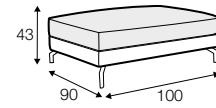

LUX lux

CLS classic

COVERS

FC fixed

SPECIAL

modular system

Drawings shown height with leg no. 119 H-15.

armchair

armchair wide

footstool 90x70

footstool 100x90

2 seater

3 seater

3XL seater

3XL seater divided

set 1 right / or left

2 seater left / or right + chaiselongue right / or left

set 2 right / or left

3 seater left / or right + chaiselongue long right / or left

set 5 right / or left

2 seater left / or right + corner 90° + 2 seater right / or left