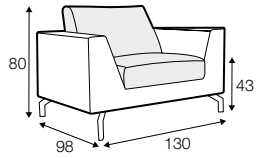

LUX lux

CLS classic

COVERS

FC fixed

SPECIAL

modular system

Drawings shown height with leg no. 119 H-15.

armchair

armchair wide

footstool 90x70

footstool 100x90

2 seater

3 seater

3XL seater

3XL seater divided

set 1 right / or left

2 seater left / or right + chaiselongue right / or left

set 2 right / or left

3 seater left / or right + chaiselongue long right / or left

set 5 right / or left

2 seater left / or right + corner 90° + 2 seater right / or left