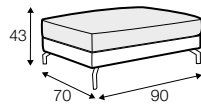

LUX lux

CLS classic

COVERS

FC fixed

SPECIAL

modular system

Drawings shown height with leg no. 119 H-15.

armchair

armchair wide

footstool 90x70

footstool 100x90

2 seater

3 seater

3XL seater

3XL seater divided

set 1 right / or left

2 seater left / or right + chaiselongue right / or left

set 2 right / or left

3 seater left / or right + chaiselongue long right / or left

set 5 right / or left

2 seater left / or right + corner 90° + 2 seater right / or left