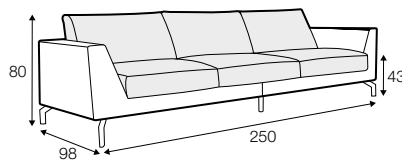

LUX lux

CLS classic

COVERS

FC fixed

SPECIAL

modular system

Drawings shown height with leg no. 119 H-15.

armchair

armchair wide

footstool 90x70

footstool 100x90

2 seater

3 seater

3XL seater

3XL seater divided

set 1 right / or left

2 seater left / or right + chaiselongue right / or left

set 2 right / or left

3 seater left / or right + chaiselongue long right / or left

set 5 right / or left

2 seater left / or right + corner 90° + 2 seater right / or left

set 6 right / or left

3 seater left / or right + corner 90° + 3 seater right / or left

set 9 right / or left
2 seater left / or right + corner 90° + 3 seater right / or left

set 10 right / or left
3 seater left / or right + corner 90° + bench right / or left