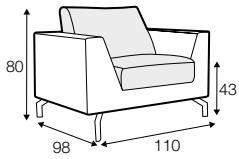

LUX lux

CLS classic

COVERS

FC fixed

SPECIAL

modular system

Drawings shown height with leg no. 119 H-15.

armchair

armchair wide

footstool 90x70

footstool 100x90

2 seater

3 seater

3XL seater

3XL seater divided

set 1 right / or left

2 seater left / or right + chaiselongue right / or left

set 2 right / or left

3 seater left / or right + chaiselongue long right / or left

set 5 right / or left

2 seater left / or right + corner 90° + 2 seater right / or left

set 6 right / or left

3 seater left / or right + corner 90° + 3 seater right / or left

set 9 right / or left
2 seater left / or right + corner 90° + 3 seater right / or left

set 10 right / or left
3 seater left / or right + corner 90° + bench right / or left