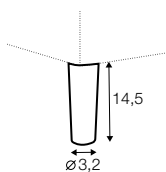

chaiselongue right / or left

chaiselongue long right / or left

bench right / or left

corner 90°

extra dimensions

depth of seat

legs

no. 152
wood