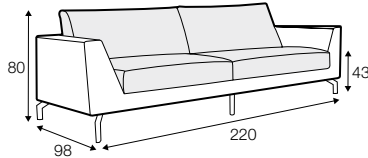

LUX lux

CLS classic

COVERS

FC fixed

SPECIAL

modular system

Drawings shown height with leg no. 119 H-15.

armchair

armchair wide

footstool 90x70

footstool 100x90

2 seater

3 seater

3XL seater

3XL seater divided

set 1 right / or left

2 seater left / or right + chaiselongue right / or left

set 2 right / or left

3 seater left / or right + chaiselongue long right / or left

set 5 right / or left

2 seater left / or right + corner 90° + 2 seater right / or left

set 6 right / or left

3 seater left / or right + corner 90° + 3 seater right / or left

set 9 right / or left
2 seater left / or right + corner 90° + 3 seater right / or left

set 10 right / or left
3 seater left / or right + corner 90° + bench right / or left