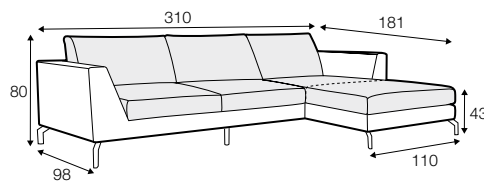

LUX lux

CLS classic

COVERS

FC fixed

SPECIAL

modular system

Drawings shown height with leg no. 119 H-15.

armchair

armchair wide

footstool 90x70

footstool 100x90

2 seater

3 seater

3XL seater

3XL seater divided

set 1 right / or left

2 seater left / or right + chaiselongue right / or left

set 2 right / or left

3 seater left / or right + chaiselongue long right / or left

set 5 right / or left

2 seater left / or right + corner 90° + 2 seater right / or left

set 6 right / or left

3 seater left / or right + corner 90° + 3 seater right / or left

set 9 right / or left
2 seater left / or right + corner 90° + 3 seater right / or left

set 10 right / or left
3 seater left / or right + corner 90° + bench right / or left