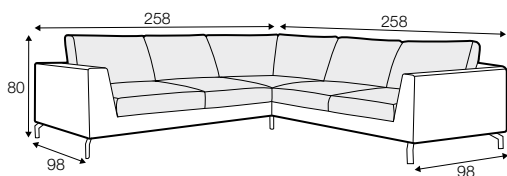

LUX lux

CLS classic

COVERS

FC fixed

SPECIAL

modular system

Drawings shown height with leg no. 119 H-15.

armchair

armchair wide

footstool 90x70

footstool 100x90

2 seater

3 seater

3XL seater

3XL seater divided

set 1 right / or left

2 seater left / or right + chaiselongue right / or left

set 2 right / or left

3 seater left / or right + chaiselongue long right / or left

set 5 right / or left

2 seater left / or right + corner 90° + 2 seater right / or left

set 6 right / or left

3 seater left / or right + corner 90° + 3 seater right / or left

set 9 right / or left
2 seater left / or right + corner 90° + 3 seater right / or left

set 10 right / or left
3 seater left / or right + corner 90° + bench right / or left