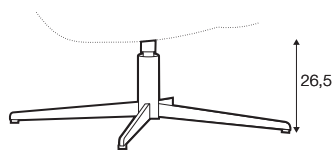

CLS classic

COVERS

FC fixed

armchair

footstool

armchair
wood legs
with metal frame

footstool
wood legs
with metal frame

extra dimensions

depth of seat

legs

wood legs with metal frame
black, grey, steel

swivel
black or white swivel
with memory function
non rotating leg