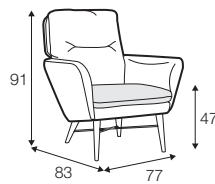

CLS classic

COVERS

FC fixed

armchair

footstool

armchair
wood legs
with metal frame

footstool
wood legs
with metal frame

extra dimensions

depth of seat

legs

wood legs with metal frame
black, grey, steel

swivel
black or white swivel
with memory function
non rotating leg