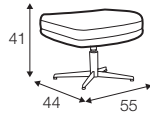

CLS classic

COVERS

FC fixed

armchair

footstool

armchair
wood legs
with metal frame

footstool
wood legs
with metal frame

extra dimensions

depth of seat

legs

wood legs with metal frame
black, grey, steel

swivel
black or white swivel
with memory function
non rotating leg