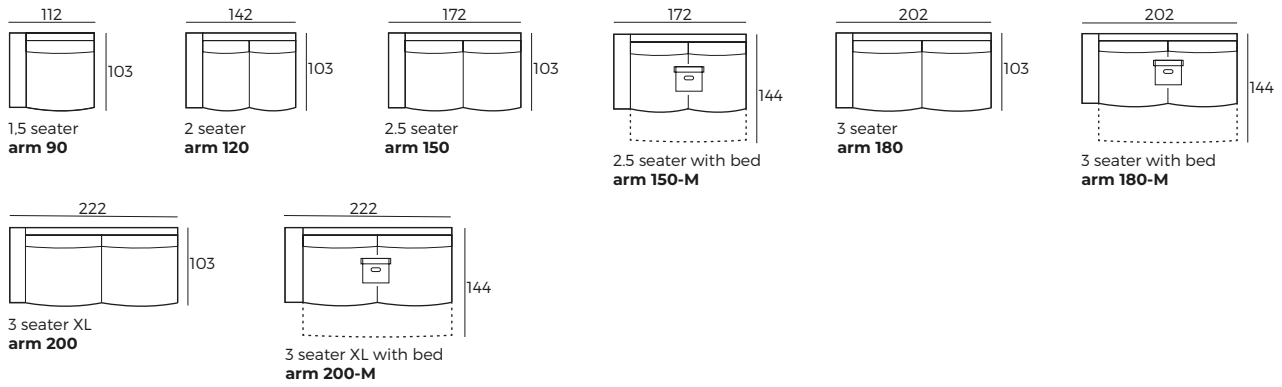

IMPORTANT:

Upholstered furniture is handmade using soft materials, therefore measurements can vary in all modules by up to **+/-2 cm**.
Modules and combinations shown in 2D drawings are left-sided. Modules and combinations can be mirrored from left to right.
For an additional fee, the sides of each seater module can be covered in fabric.

Modules (Measurements with DUO armrest)

Scale 1:100

HAZEL

Modules with armrest (Measurements with DUO armrest)

Scale 1:100

Combinations (Measurements with DUO armrest)

Accessories