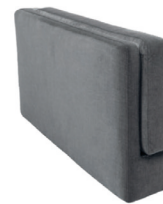

Comfort

1. Upholstery

Fabric

2. Legs

Black metal
474 with DUO armrest
516 with STYLE armrest

3. Armrests

DUO
W 22 x D 95 x H 58

STYLE
W 8 x D 95 x H 60

IMPORTANT:

Upholstered furniture is handmade using soft materials, therefore measurements can vary in all modules by up to **+/-2 cm**.
Modules and combinations shown in 2D drawings are left-sided. Modules and combinations can be mirrored from left to right.
For an additional fee, the sides of each seater module can be covered in fabric.