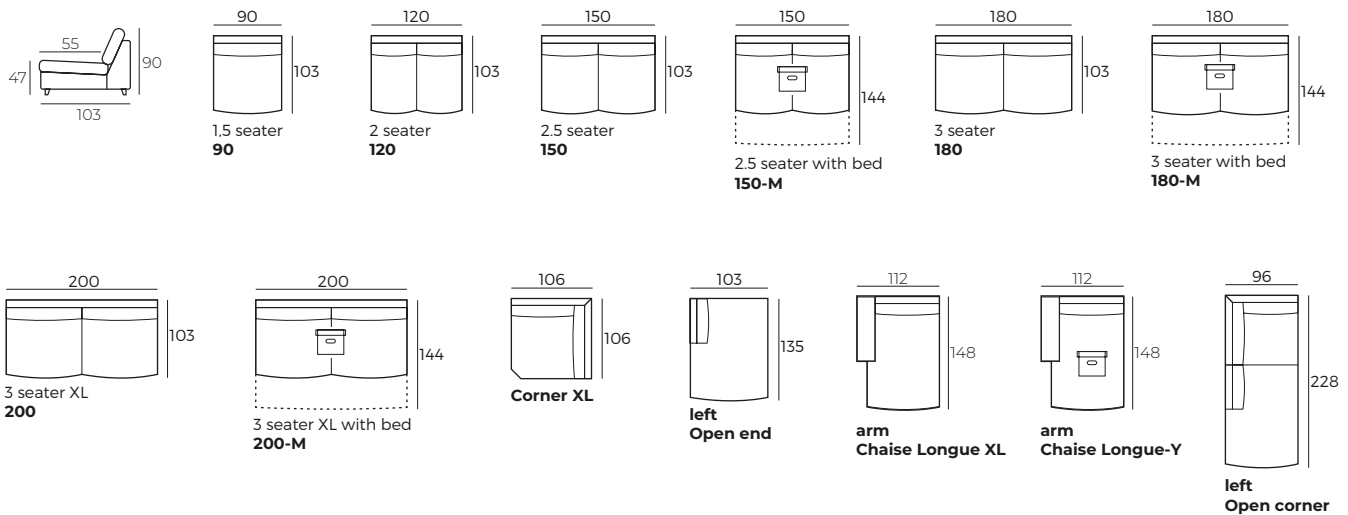

Comfort

1. Upholstery

Fabric

2. Legs

Black metal
474 with DUO armrest
516 with STYLE armrest

3. Armrests

DUO
W 22 x D 95 x H 58

STYLE
W 8 x D 95 x H 60

IMPORTANT:

Upholstered furniture is handmade using soft materials, therefore measurements can vary in all modules by up to **+/-2 cm**.
Modules and combinations shown in 2D drawings are left-sided. Modules and combinations can be mirrored from left to right.
For an additional fee, the sides of each seater module can be covered in fabric.

Modules (Measurements with DUO armrest)

Scale 1:100

HAZEL

Modules with armrest (Measurements with DUO armrest)

Scale 1:100

Combinations (Measurements with DUO armrest)

Accessories