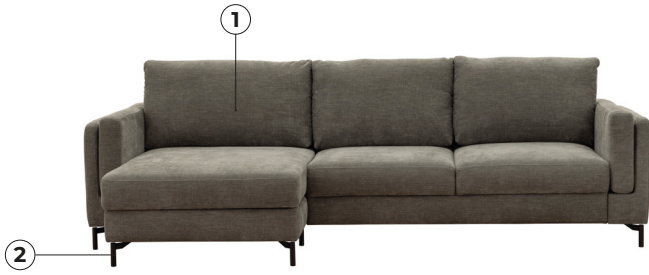

HAZEL

VILMERS

HAZEL

Pocket springs

Sleep

Feathers

Storage

Loose back cushions

Comfort

1. Upholstery

Fabric

2. Legs

Black metal
474 with DUO armrest
516 with STYLE armrest

3. Armrests

DUO
W 22 x D 95 x H 58

STYLE
W 8 x D 95 x H 60

IMPORTANT:

Upholstered furniture is handmade using soft materials, therefore measurements can vary in all modules by up to **+/-2 cm**.
Modules and combinations shown in 2D drawings are left-sided. Modules and combinations can be mirrored from left to right.
For an additional fee, the sides of each seater module can be covered in fabric.