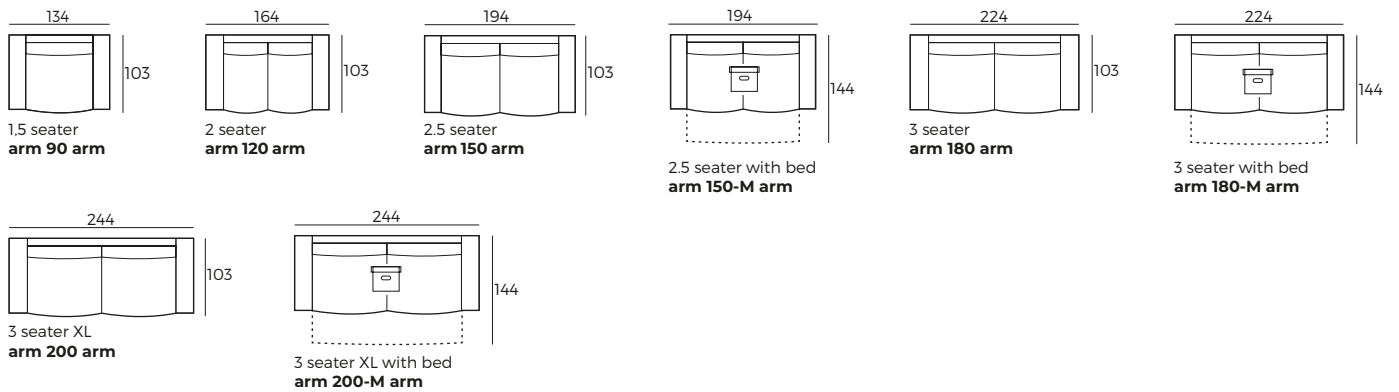

IMPORTANT:

Upholstered furniture is handmade using soft materials, therefore measurements can vary in all modules by up to **+/-2 cm**.
Modules and combinations shown in 2D drawings are left-sided. Modules and combinations can be mirrored from left to right.
For an additional fee, the sides of each seater module can be covered in fabric.

Modules (Measurements with DUO armrest)

Scale 1:100

HAZEL

Modules with armrest (Measurements with DUO armrest)

Scale 1:100

Combinations (Measurements with DUO armrest)

Accessories