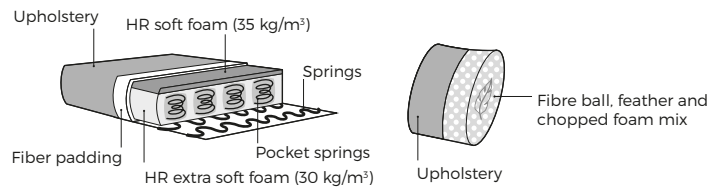

Comfort

1. Upholstery

Fabric

2. Legs

Black metal
474 with DUO armrest
516 with STYLE armrest

3. Armrests

DUO
W 22 x D 95 x H 58

STYLE
W 8 x D 95 x H 60

IMPORTANT:

Upholstered furniture is handmade using soft materials, therefore measurements can vary in all modules by up to **+/-2 cm**.
Modules and combinations shown in 2D drawings are left-sided. Modules and combinations can be mirrored from left to right.
For an additional fee, the sides of each seater module can be covered in fabric.