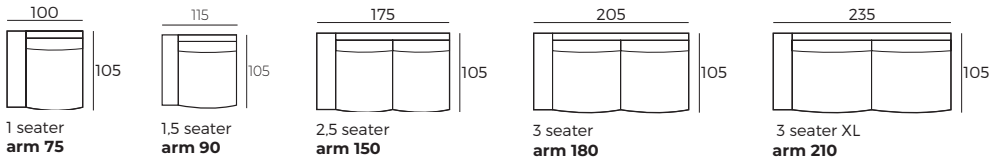

STYLE
W 9 x D 105 x H 55

TWIN
W 17 x D 105 x H 59

*Not suitable for chaise longue.

3. Legs

**Not suitable for Style armrest.

***Not suitable for Style, Less armrests.

IMPORTANT:

Upholstered furniture is handmade using soft materials, therefore measurements can vary in all modules by up to **+/-2 cm**.
Modules and combinations shown in 2D drawings are left-sided. Modules and combinations can be mirrored from left to right.
For an additional fee, the sides of each seater module can be covered in fabric.

Modules (Measurements with STREET armrest)

Scale 1:100

REST ASSURED
vilmers.com

LARVIK

Modules (Measurements with STREET armrest)

Scale 1:100

Modules with armrest (Measurements with STREET armrest)

Combinations (Measurements with STREET armrest)