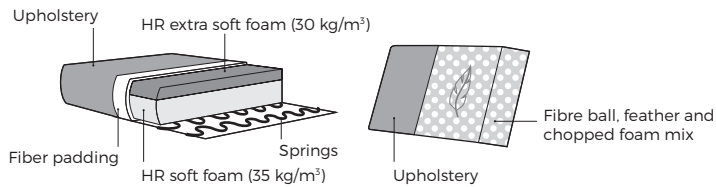

Comfort

1. Upholstery

Fabric

2. Armrests

*Not suitable for chaise longue.