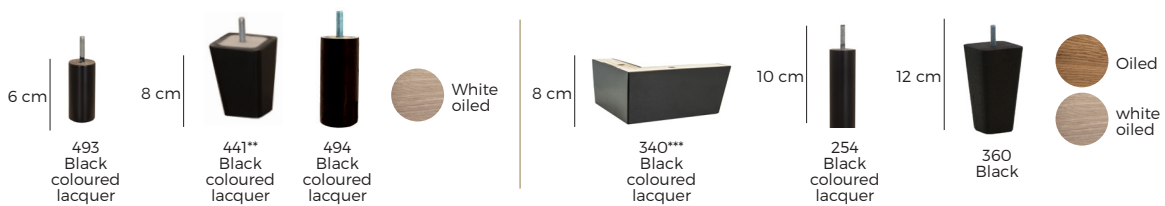

Fabric

2. Armrests

BENTO
W 21 x D 105 x H 56

BLOW
W 32 x D 105 x H 56

FATTY
W 20 x D 105 x H 55

LESS
W 14 x D 105 x H 55

OMEGA*
W 3 x D 96 x H 65

STREET
W 25 x D 105 x H 56

STYLE
W 9 x D 105 x H 55

TWIN
W 17 x D 105 x H 59

*Not suitable for chaise longue.

3. Legs

**Not suitable for Style armrest.

***Not suitable for Style, Less armrests.

IMPORTANT:

Upholstered furniture is handmade using soft materials, therefore measurements can vary in all modules by up to **+/-2 cm**.
Modules and combinations shown in 2D drawings are left-sided. Modules and combinations can be mirrored from left to right.
For an additional fee, the sides of each seater module can be covered in fabric.