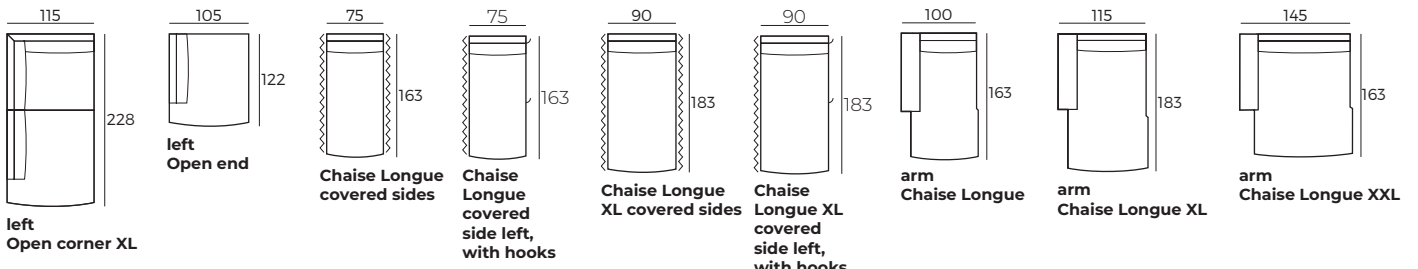

STYLE
W 9 x D 105 x H 55

TWIN
W 17 x D 105 x H 59

*Not suitable for chaise longue.

3. Legs

**Not suitable for Style armrest.

***Not suitable for Style, Less armrests.

IMPORTANT:

Upholstered furniture is handmade using soft materials, therefore measurements can vary in all modules by up to **+/-2 cm**.
Modules and combinations shown in 2D drawings are left-sided. Modules and combinations can be mirrored from left to right.
For an additional fee, the sides of each seater module can be covered in fabric.

Modules (Measurements with STREET armrest)

Scale 1:100

REST ASSURED
vilmers.com

LARVIK

Modules (Measurements with STREET armrest)

Scale 1:100

Modules with armrest (Measurements with STREET armrest)

Combinations (Measurements with STREET armrest)