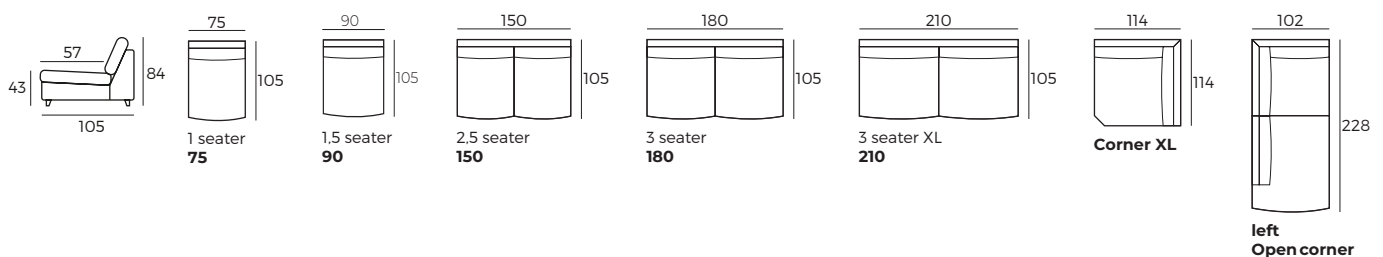

Fabric

2. Armrests

BENTO
W 21 x D 105 x H 56

BLOW
W 32 x D 105 x H 56

FATTY
W 20 x D 105 x H 55

LESS
W 14 x D 105 x H 55

OMEGA*
W 3 x D 96 x H 65

STREET
W 25 x D 105 x H 56

STYLE
W 9 x D 105 x H 55

TWIN
W 17 x D 105 x H 59

*Not suitable for chaise longue.

3. Legs

**Not suitable for Style armrest.

***Not suitable for Style, Less armrests.

IMPORTANT:

Upholstered furniture is handmade using soft materials, therefore measurements can vary in all modules by up to **+/-2 cm**.
Modules and combinations shown in 2D drawings are left-sided. Modules and combinations can be mirrored from left to right.
For an additional fee, the sides of each seater module can be covered in fabric.

Modules (Measurements with STREET armrest)

Scale 1:100

REST ASSURED
vilmers.com

LARVIK

Modules (Measurements with STREET armrest)

Scale 1:100

Modules with armrest (Measurements with STREET armrest)

Combinations (Measurements with STREET armrest)