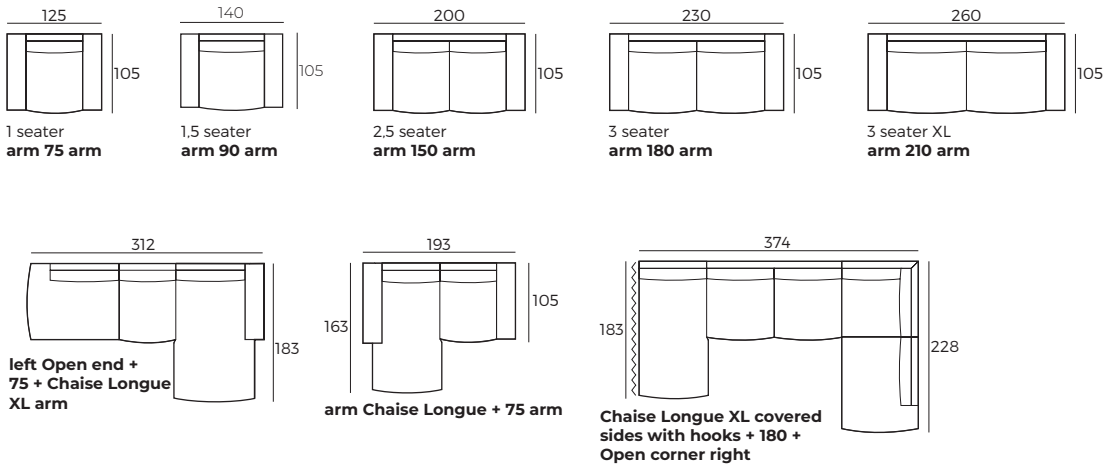

STYLE
W 9 x D 105 x H 55

TWIN
W 17 x D 105 x H 59

*Not suitable for chaise longue.

3. Legs

**Not suitable for Style armrest.

***Not suitable for Style, Less armrests.

IMPORTANT:

Upholstered furniture is handmade using soft materials, therefore measurements can vary in all modules by up to **+/-2 cm**.
Modules and combinations shown in 2D drawings are left-sided. Modules and combinations can be mirrored from left to right.
For an additional fee, the sides of each seater module can be covered in fabric.

Modules (Measurements with STREET armrest)

Scale 1:100

REST ASSURED
vilmers.com

LARVIK

Modules (Measurements with STREET armrest)

Scale 1:100

Modules with armrest (Measurements with STREET armrest)

Combinations (Measurements with STREET armrest)