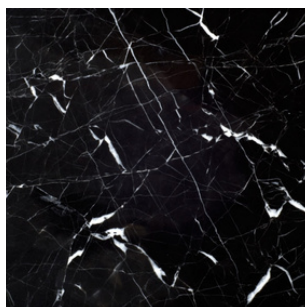

e-katalog wykończeń
e-catalogue of finishes

dąb
oak

dąb natur /natural oak

dąb milky /milky stained

dąb moccha /moccha stained

dąb czerniony /black stained

tkaniny
fabrics

tokyo 207

tokyo 109

tokyo 2

marmury
marbles

carrara bianca

nero marquina

kolory RAL
RAL colours

9005

9003