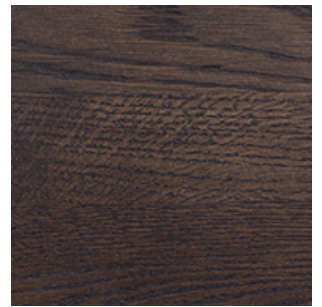

e-katalog wykończeń
e-catalogue of finishes

dąb
oak

dąb natur /natural oak

dąb milky /milky stained

dąb moccha /moccha stained

dąb czerniony /black stained

tkaniny
fabrics

tokyo 207

tokyo 109

tokyo 2

marmury
marbles

carrara bianca

nero marquina

kolory RAL
RAL colours

9005

9003